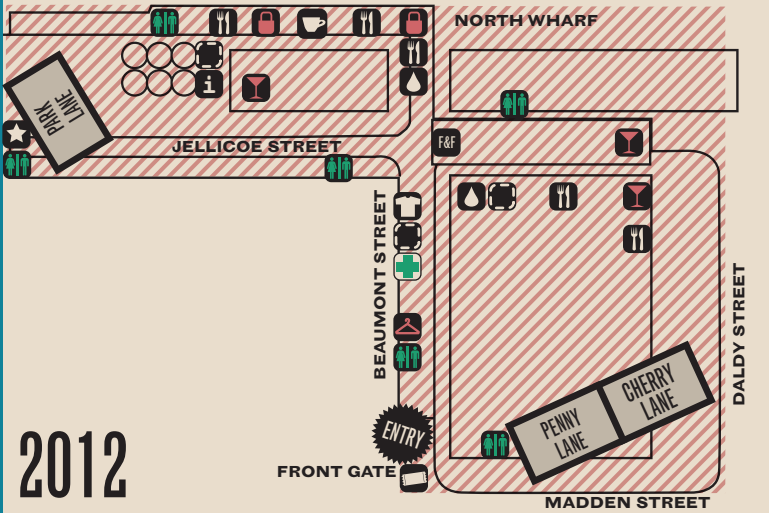

ST MARY'S BAY

2012

# SILO PARK

BEAUMONT ST

- FRIENDS & FAMILY
- CLOAK ROOM
- MERCH
- INFORMATION
- FIRST AID
- TICKETS
- BAR
- COUPONS
- FOOD
- TOILETS
- FREE WATER
- MARKETS

ST. JEROME'S  
**Saneway Festival**

**AUCKLAND** :: **MON 30 JAN**